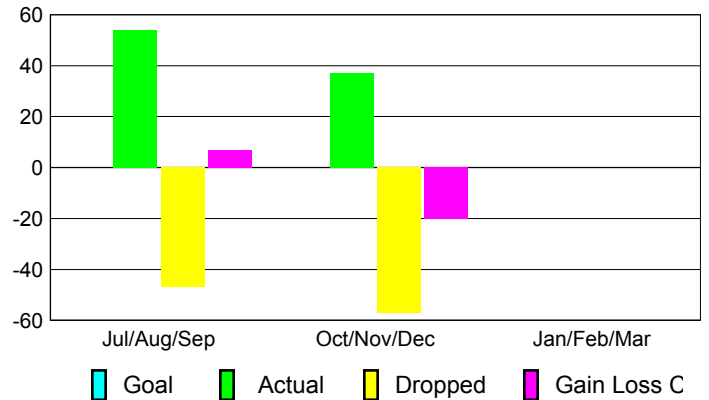

Membership Results 2012-2013

Goal, New, Dropped, Gain/Loss

Comparison of Membership Gain/Loss

Current Year Compared to the Previous Year