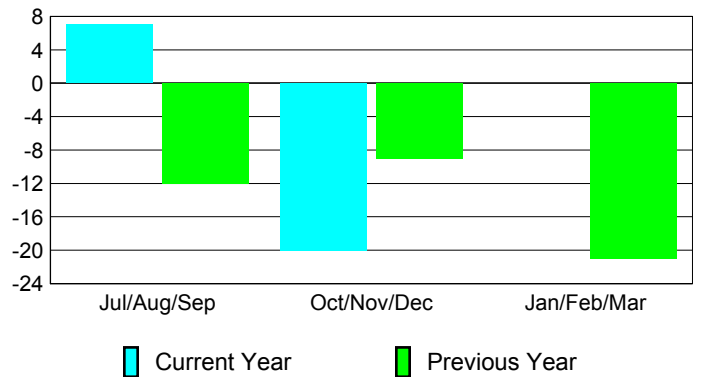

Membership Results
2012-2013

Membership
2011-2012

Month	Net Memb Goal	Actual New Memb	Actual Dropped Memb	Gain/Loss of Memb	Gain/Loss of Memb
Jul/Aug/Sep	0	54	-47	7	-12
Oct/Nov/Dec	0	37	-57	-20	-9
Jan/Feb/Mar	0	0	0	0	-21
Totals	0	91	-104	-13	-42

Membership Results 2012-2013

Goal, New, Dropped, Gain/Loss

Comparison of Membership Gain/Loss

Current Year Compared to the Previous Year

Gender Comparison 2012-2013

Jul/Aug/Sep

Oct/Nov/Dec

Jan/Feb/Mar