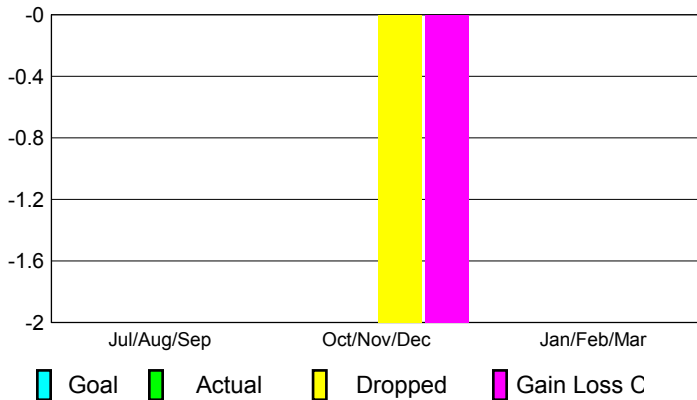

2012-2013 GMT Reports for District (or Undistricted) **District 2 E1**

GMT: **MICHAEL P BUTLER**

Location: **TEXAS**

GMT CA: **1**

CLUBS

Club Results
2012-2013

Clubs
2011-2012

Month	New Club Goal	Actual New Clubs	Actual Dropped Clubs	Gain/Loss of Clubs	Gain/Loss of Clubs
Jul/Aug/Sep	0	0	0	0	0
Oct/Nov/Dec	0	0	-2	-2	0
Jan/Feb/Mar	0	0	0	0	0
Totals	0	0	-2	-2	0

Club Results 2012-2013

Goal, New, Dropped, Gain/Loss

Comparison of Club Gain/Loss

Current Year Compared to the Previous Year

YTD Status Quo Clubs 2012-2013

Status Quo Clubs Compared to Status Quo Members

MEMBERSHIP