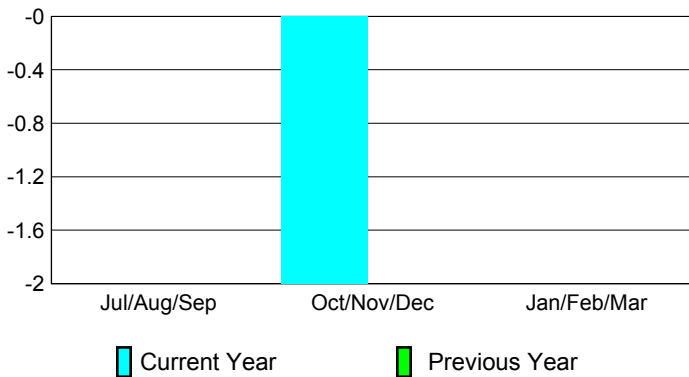

Club Results 2012-2013

Goal, New, Dropped, Gain/Loss

Comparison of Club Gain/Loss

Current Year Compared to the Previous Year

YTD Status Quo Clubs 2012-2013

Status Quo Clubs Compared to Status Quo Members

MEMBERSHIP